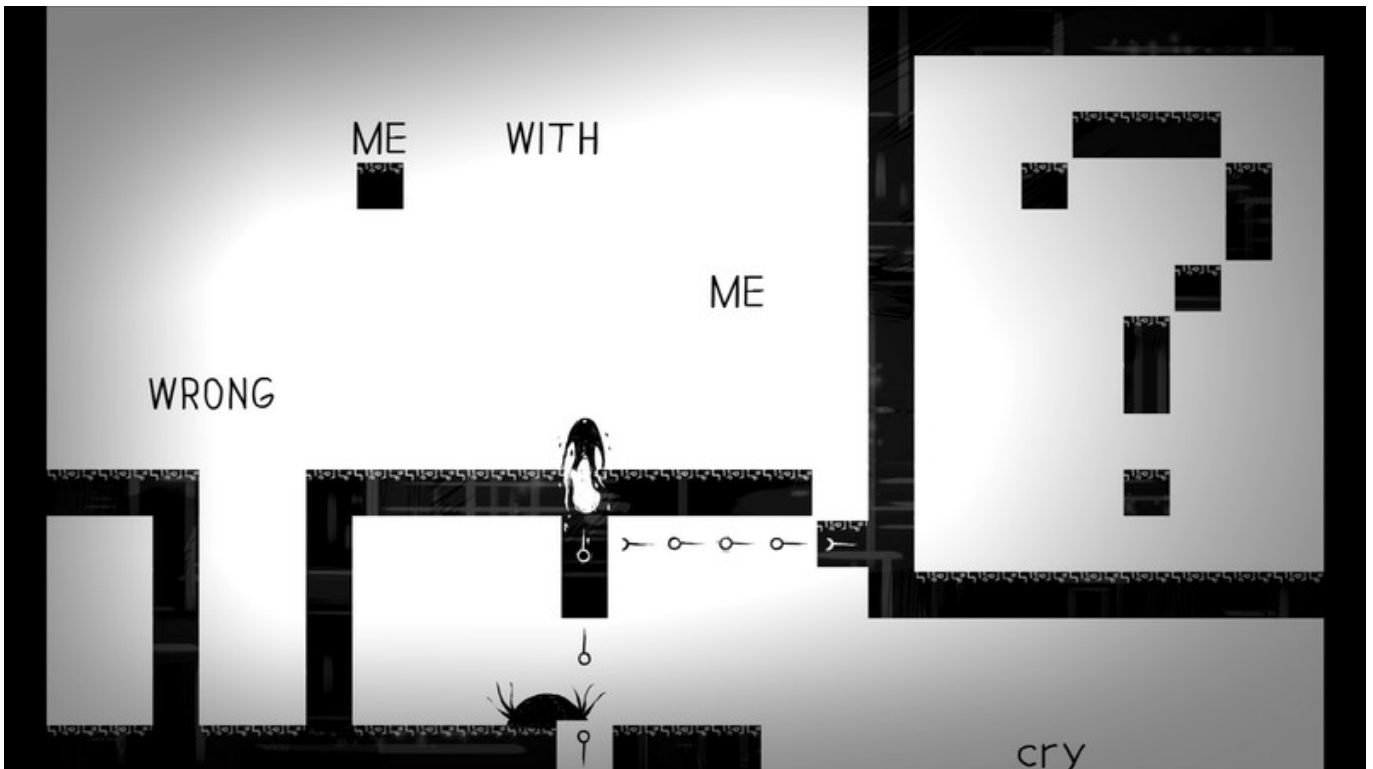

Sym Demo Crack Activation

Download ->>> <http://bit.ly/2SJKSaW>

About This Game

This demo is a selection of 10 levels of the game to give you an idea what you can expect in the full game.

Sym is a puzzle-platformer that explores social anxiety disorder. Play as Josh, a teenage boy trying to reconcile a maze of two contrasting worlds that coexist within the blank spaces of each other - his perception of reality, and the world he created to avoid his fears.

Josh exists in these worlds as alter egos, Caleb and Ammiel. Caleb lives only in the white world, on the fringe of reality. He wants to overcome his fears. Ammiel resides in the darkness; he wants only to be alone and completely detached from human contact.

Take control of these egos and flip between both realms to solve problems and traverse obstacles. Learn to utilize both distinct spaces, to avoid obstacles and find a path to safety.

Title: Sym Demo
Genre: Indie
Developer:
Atrax Games
Publisher:
Mastertronic
Release Date: 11 Feb, 2015